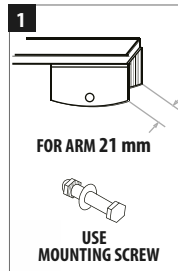

TRUCKS & BUSES

EN

OXIMO[®]
/// /// /// /// *SIMPLY WORKS*

WUSAG800, WUSAG900, WUSAG 1000

Available lengths: **800 - 1000 mm**
Quantity in package: **1 pc**
Construction: **steel frame**

Screw fixing (21mm and 25mm wide), windshield wipers with traditional steel frame construction. Wipers dedicated to some models of buses, light and heavy trucks.