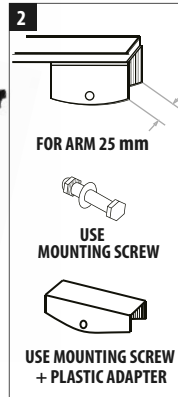

TRUCKS & BUSES

EN

OXIMO[®]
/// /// /// /// *SIMPLY WORKS*

WUSAG800, WUSAG900, WUSAG 1000

Available lengths: **800 - 1000 mm**
Quantity in package: **1 pc**
Construction: **steel frame**

Screw fixing (21mm and 25mm wide), windshield wipers with traditional steel frame construction. Wipers dedicated to some models of buses, light and heavy trucks.