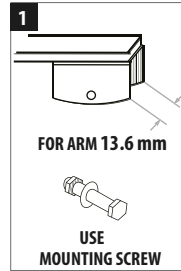

WUSAG613, WUSAG663, WUSAG713 WUSAG763, WUSAG813

Available lengths: **600 - 800 mm**
Quantity in package: **1 pc**
Construction: **steel frame**

Windshield wipers with traditional steel frame construction. Screw fixing (width 13.6 - 16.5 mm). Wipers dedicated to some models of buses, light and heavy trucks.