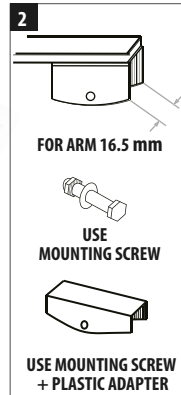

WUSAG613, WUSAG663, WUSAG713 WUSAG763, WUSAG813

Available lengths: **600 - 800 mm**
Quantity in package: **1 pc**
Construction: **steel frame**

Windshield wipers with traditional steel frame construction. Screw fixing (width 13.6 - 16.5 mm). Wipers dedicated to some models of buses, light and heavy trucks.